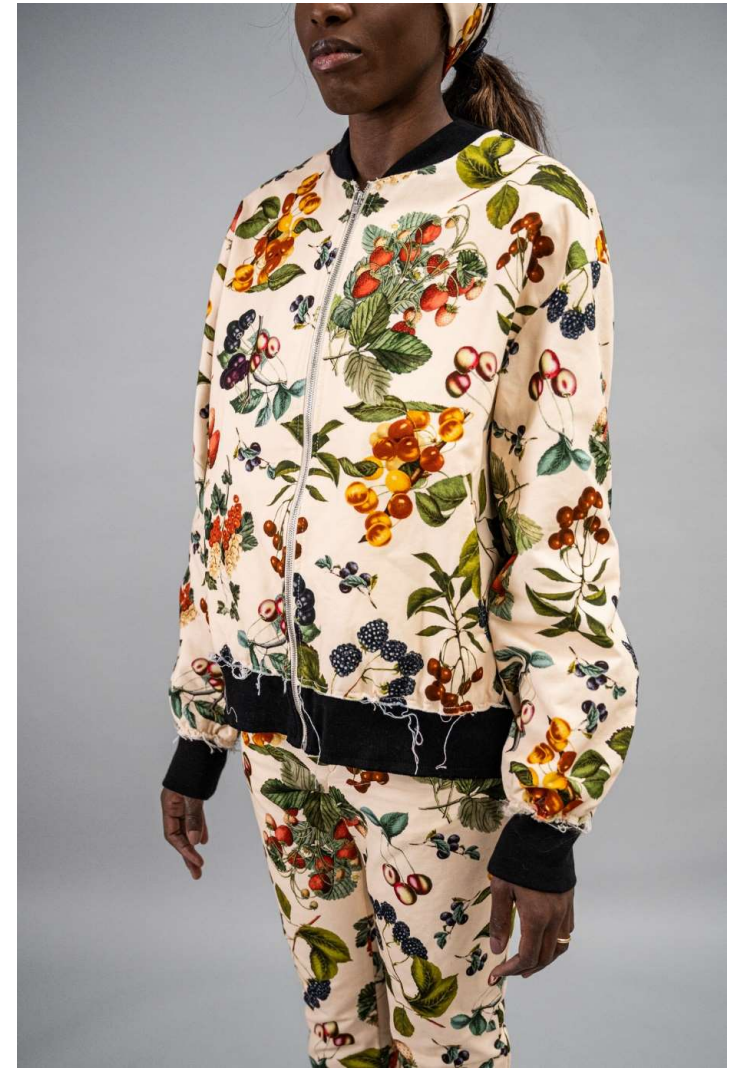

Color card
9000 (black)
1000 (white)

Doublebreasted pied de poule jacket
LR07 1301 1000
35%WO 20%PC 25%PL 10%CO 10%AF

Color card
9000 (black)
1000 (white)

Pied de poule Gilet
LR09 1301 1000
35%WO 20%PC 25%PL 10%CO 10%AF

Embroidered Jacket
LR08 1546 6T02
100%CO

Color card
6T02 (washed denim)
6000 (denim)

Short Coat
LR12 1546 6T02
100%CO

Color card
6T02 (washed denim)
6000 (denim)

Fruit print Jacket
LR10 1556 0002
100%CO

Fruit print Bomber
LR11 1556 0002
100%CO