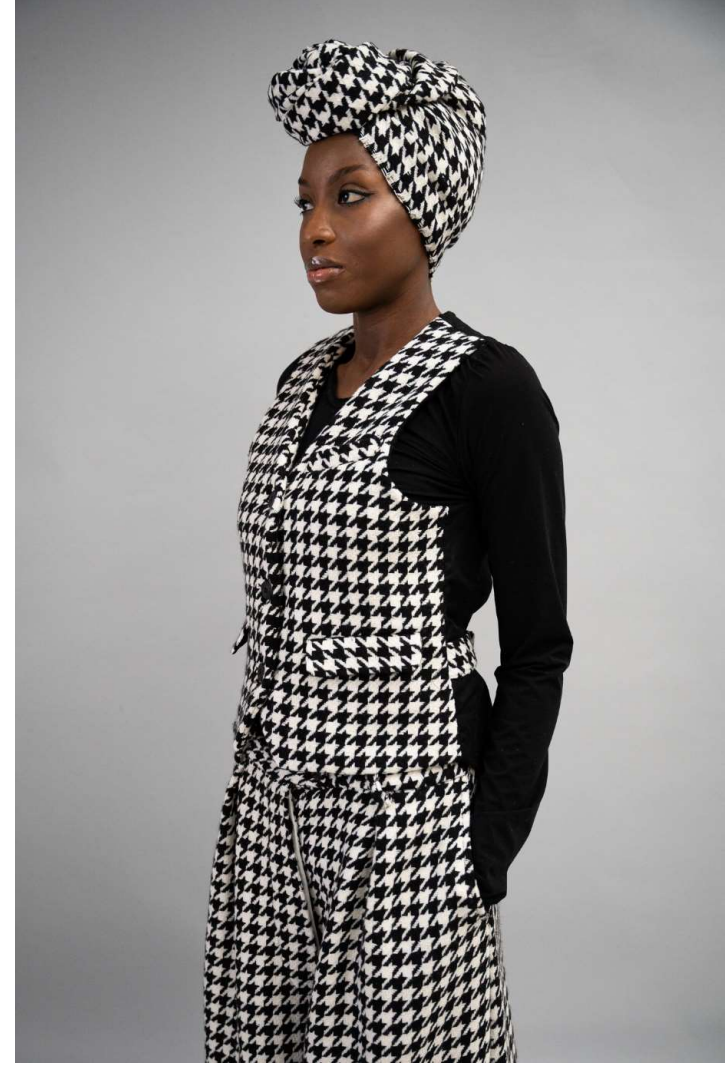

Marc Point
Venezia

F/W 21

Egg Coat
LR01 0237 9000
78%WO 22%PA

Parka over
LR04 1463 2000
100%CO

Color card
9000 (black)
2000 (camel)

Parka over fruit print
LR04 1556 0002
100%CO

Doublebreasted pied de poule coat
LR06 1301 1000
35%WO 20%PC 25%PL 10%CO 10%AF

Color card
9000 (black)
1000 (white)

Doublebreasted pied de poule jacket
LR07 1301 1000
35%WO 20%PC 25%PL 10%CO 10%AF

Color card
9000 (black)
1000 (white)

Pied de poule Gilet
LR09 1301 1000
35%WO 20%PC 25%PL 10%CO 10%AF