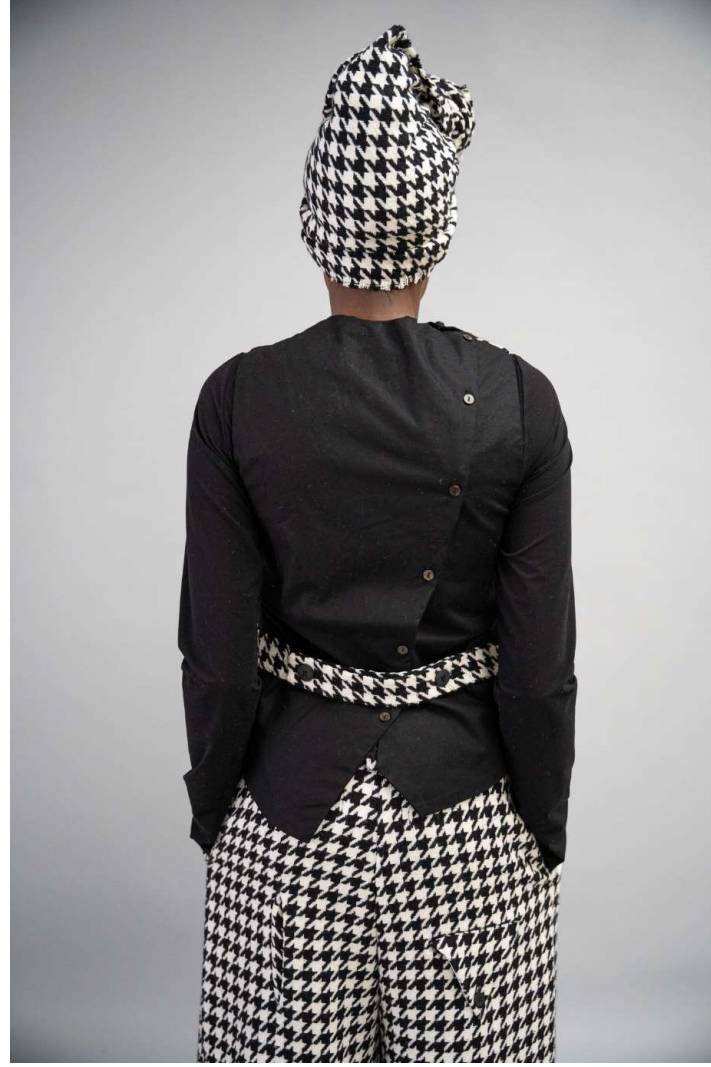

Marc Point
Venezia

F/W 21

Egg Coat
LR01 0237 9000
78%WO 22%PA

Parka over
LR04 1463 2000
100%CO

Color card
9000 (black)
2000 (camel)

Parka over fruit print
LR04 1556 0002
100%CO

Doublebreasted pied de poule coat
LR06 1301 1000
35%WO 20%PC 25%PL 10%CO 10%AF

Color card
9000 (black)
1000 (white)

Doublebreasted pied de poule jacket
LR07 1301 1000
35%WO 20%PC 25%PL 10%CO 10%AF

Color card
9000 (black)
1000 (white)

Pied de poule Gilet
LR09 1301 1000
35%WO 20%PC 25%PL 10%CO 10%AF